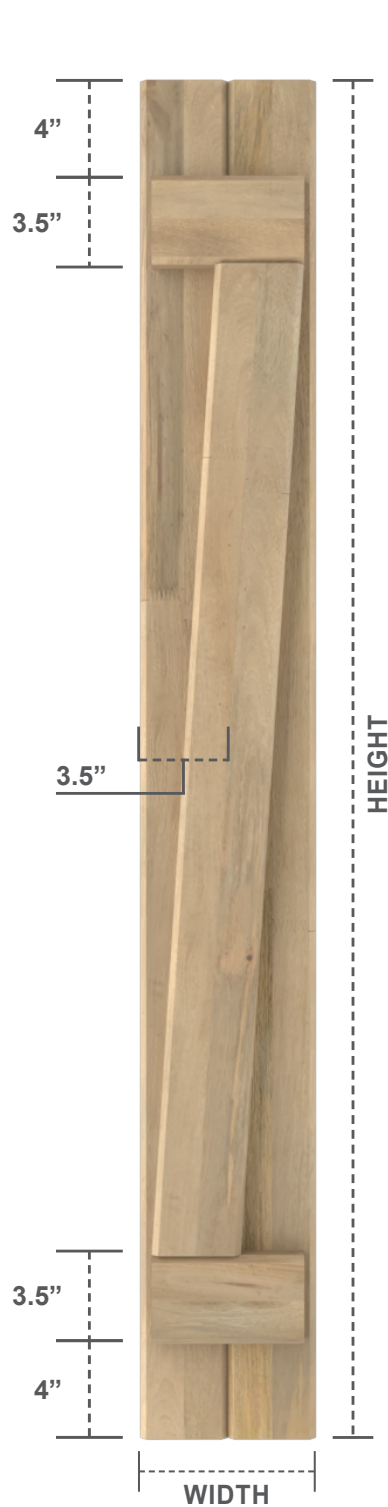

MANGO WOOD SHUTTERS

JOINED BOARD-N-BATTEN SHUTTER

STYLE
2 BOARDS
Z BAR

FRONT VIEW

SIDE VIEW

AVAILABLE WIDTH
7"
AVAILABLE HEIGHT
36" - 84"